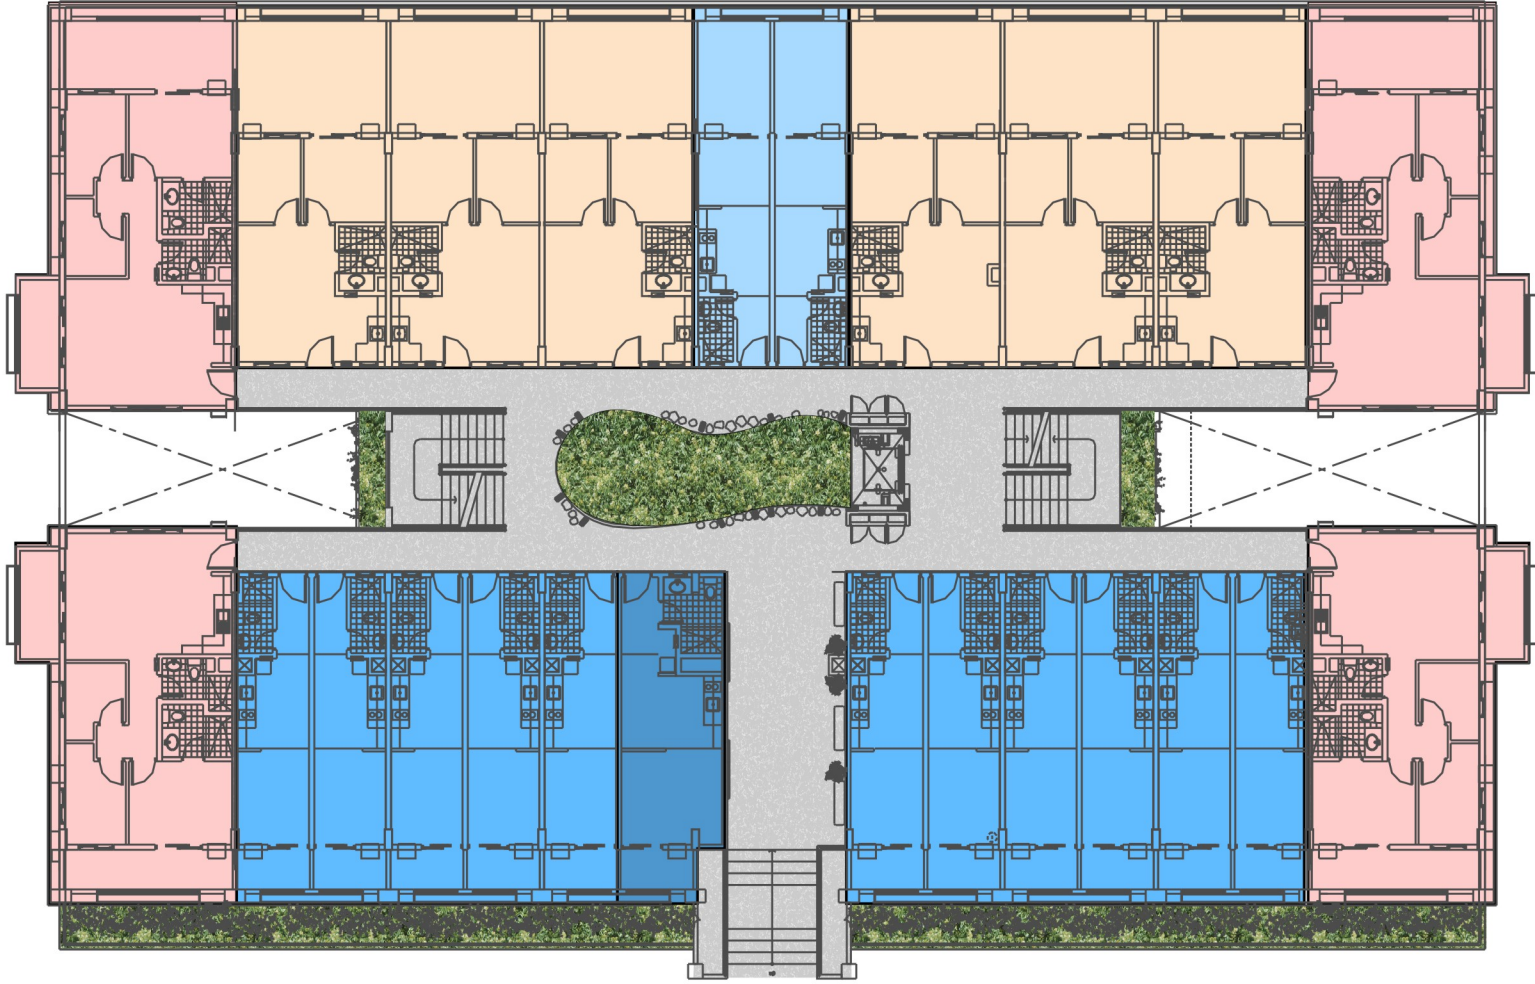

RESIDENTIAL
VIEW

RESIDENTIAL
VIEW

RESIDENTIAL
VIEW

AMENITIES
VIEW

66.00 sqm (3 BEDROOM END UNIT)

42.00 sqm (2 BEDROOM UNIT)

24.75 sqm (STUDIO UNIT)

35.00 sqm (STUDIO UNIT)

21 sqm (STUDIO UNIT)