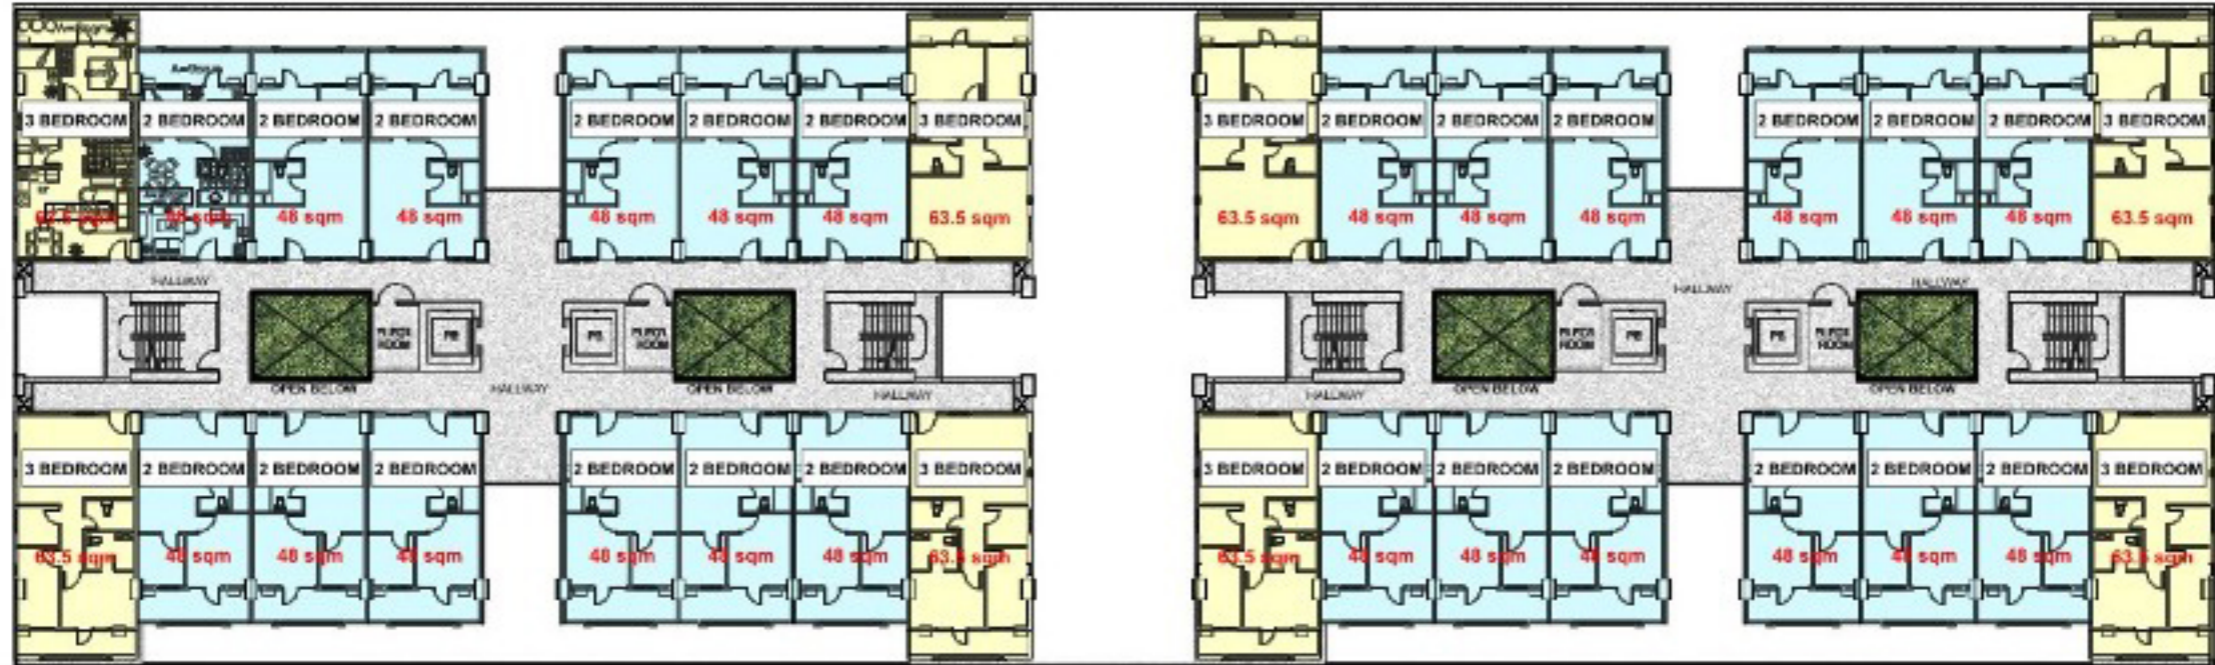

ROSEWOOD
POINTE

Bonifacio Global City and Ortigas view

Makati CBD view

Antipolo Hills view

SLEX / NAIA

TYPICAL BUILDING FLOOR PLAN (JADE AND IVORY TOWER)

"Floor plans reflected as visuals are not to scale. Actual configurations and features may vary per unit. Please check with your seller the specifications of the particular unit you are interested on or purchasing."